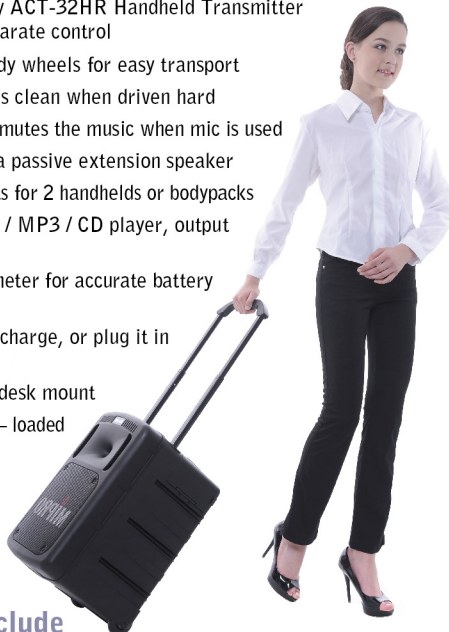

Key Features

- Huge 267-watt power and up to 123dB SPL of loud and clear sound for crowds up to 2,000
- Class-D & AB amplifiers drive 1.5" titanium compression driver and 10" neodymium woofer speakers
- Up to 4 optional plug & play diversity receiver modules and CD / USB player with remote control
- Industry's easiest and fastest channel set-up using MIPRO AutoScan and ACT sync technology
- Built-in Bluetooth music player for wireless audio streaming
- Industry's only MTM-92 wireless interlinking transmitter option to interlink multiple MIPRO MA-808 portables wirelessly to extend transmission range and expand coverage
- Master Volume Control can be manually controlled or wireless via an innovative, industry's only ACT-32HR Handheld Transmitter Microphone instead of a separate control
- Retractable handle and sturdy wheels for easy transport
- Active limiter – keeps sounds clean when driven hard
- A voice priority feature that mutes the music when mic is used
- Speakon-connector powers a passive extension speaker
- Built-in storage compartments for 2 handhelds or bodypacks
- Line-input for external iPod / MP3 / CD player, output for external recordings
- A smart 4-segment battery meter for accurate battery reading and charging status
- Operates up to 6 hours on a charge, or plug it in for continuous use
- Suitable for tripod, floor or desk mount
- Weights only 20.5 kg / 45 lbs – loaded