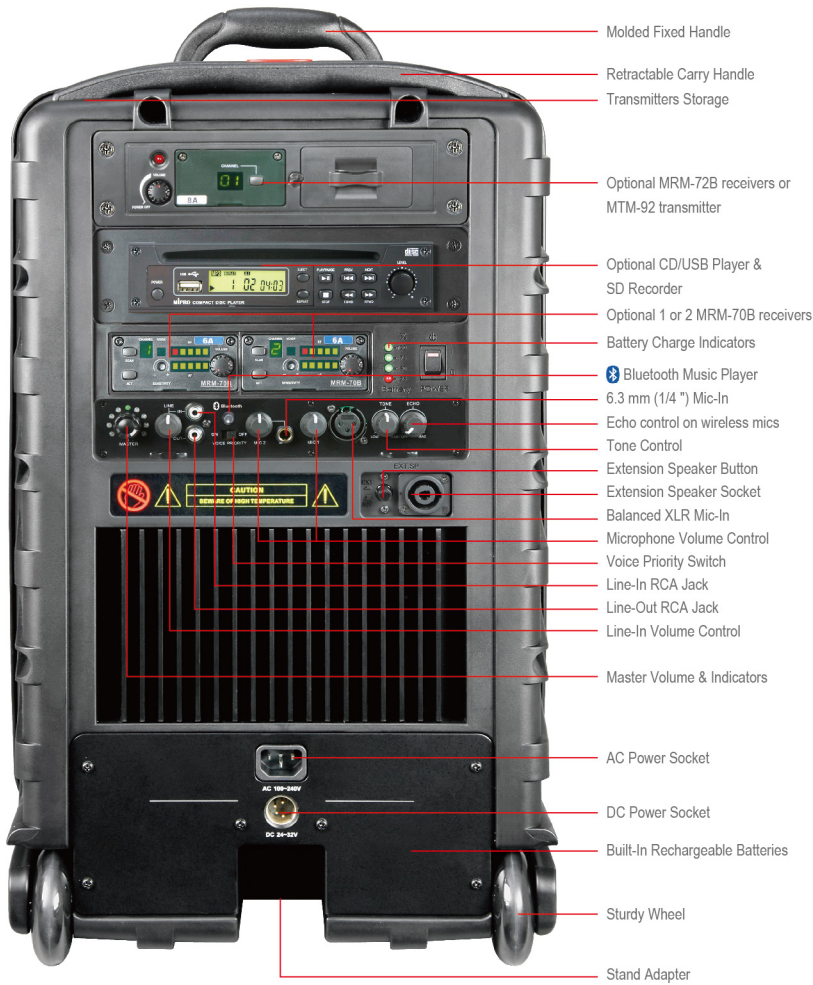

Model shown with accessories

- Molded Fixed Handle
- Retractable Carry Handle
- Transmitters Storage
- Optional MRM-72B receivers or MTM-92 transmitter
- Optional CD/USB Player & SD Recorder
- Optional 1 or 2 MRM-70B receivers
- Battery Charge Indicators
- Bluetooth Music Player
- 6.3 mm (1/4") Mic-In
- Echo control on wireless mics
- Tone Control
- Extension Speaker Button
- Extension Speaker Socket
- Balanced XLR Mic-In
- Microphone Volume Control
- Voice Priority Switch
- Line-In RCA Jack
- Line-Out RCA Jack
- Line-In Volume Control
- Master Volume & Indicators
- AC Power Socket
- DC Power Socket
- Built-In Rechargeable Batteries
- Sturdy Wheel
- Stand Adapter

Optional Accessories & Replacement Parts

UHF 16-Channel Diversity Receiver Modules

CD / USB Player Module

UHF 16-Channel Wireless Interlinking Transmitter

Interlinks multiple MIPRO MA-808 portables wirelessly to expand coverage and extend range