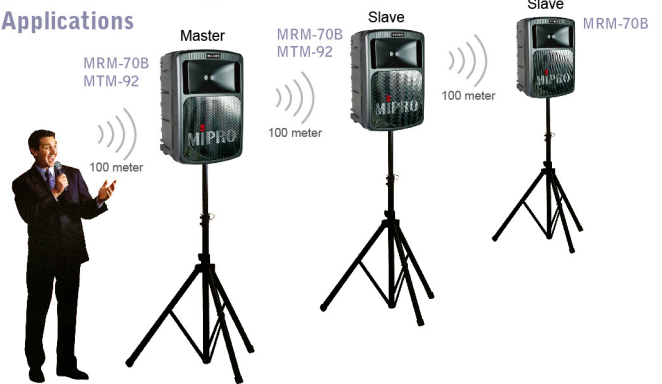

MTM-92

Applications

MB-70 Rechargeable Battery (12V / 4.5AH) (2 MB-70 required)

MB-80 12.8V rechargeable LFP battery case

SC-80 Storage Cover with side pouch

MA-808EXP Passive MA-808 extension speaker