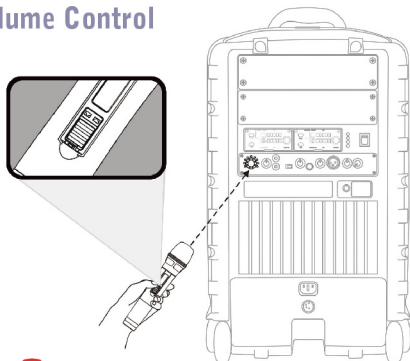

Wireless Volume Control

MA-808 Specifications:

Power Output	190W (Max) , Class D. 77W (Max) , Class AB.
T.H.D.	<1%
Frequency Response	50Hz~18kHz
Treble Speaker	1.5" Titanium Compression Driver
Bass Speaker	10" Neodymium Cone Driver
CD / USB Player Module	CDM-2 or DPM-3
Audio Inputs	Balanced, Unbalanced MIC & LINE-in RCA Jack
Audio Outputs	Unbalanced Line RCA jack
Master Volume Control	Manually or Wirelessly via ACT-32HR
Installation	Speaker stand, flat surface or retractable handle & wheels
Power Supply	AC: Built-in 100~240V AC switching power supply DC & Battery: 24~32 DC, 12V/4.5AH rechargeable gel cell battery (MB-70x2) or optional MB-80x2
Charge Time	Up to 8 hours (automatic charging management)
Standby Time	Up to 6 hours
Receiver Modules	MRM-70B or MRM-72B (optional)
Wireless Microphones	ACT-32H / 32HR / 32HC Handheld; ACT-32T / 32TC Bodypack (optional)
Wired Microphone	MM-107 Wired Dynamic Microphone (optional)
Dimensions (mm / in.)	360 / 14.2(W) x 560 / 22(H) x 350 / 13.8(D)
Weight (kg / lbs.)	20.5 / 45 (loaded)
Approvals	Complies with worldwide telecommunication and safety regulations

MIPRO®

www.mipro.com.tw | mipro@mipro.com.tw