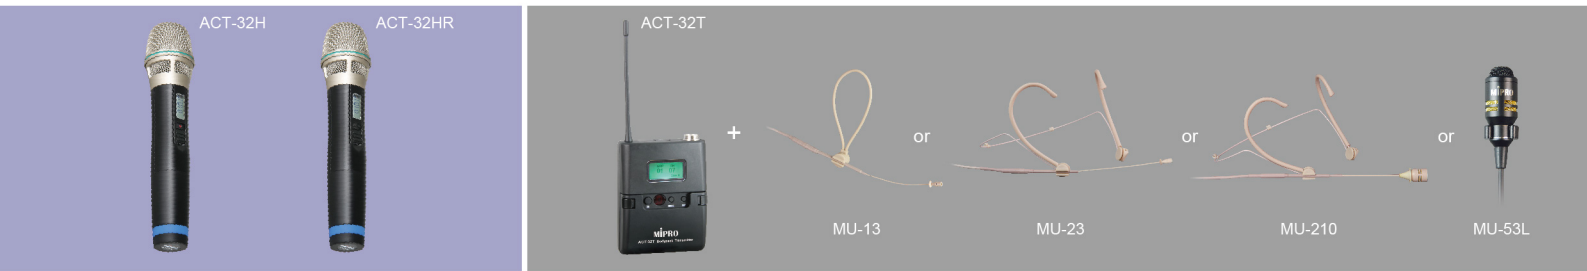

MA-808 Portable Sound System

Flagship Portable Audio System for Large Events

The solution for large indoor & outdoor events is here!

MIPRO, the worldwide leader in portable wireless public address technology, introduces MA-808. The MA-808 is compact, lightweight, powerful and can be used almost anywhere.

Key Features

- Huge 267-watt power and up to 123dB SPL of loud and clear sound for crowds up to 2,000
- Class-D & AB amplifiers drive 1.5" titanium compression driver and 10" neodymium woofer speakers
- Up to 4 optional plug & play diversity receiver modules and CD / USB player with remote control
- Industry's easiest and fastest channel set-up using MIPRO AutoScan and ACT sync technology
- Built-in Bluetooth music player for wireless audio streaming
- Industry's only MTM-92 wireless interlinking transmitter option to interlink multiple MIPRO MA-808 portables wirelessly to extend transmission range and expand coverage
- Master Volume Control can be manually controlled or wireless via an innovative, industry's only ACT-32HR Handheld Transmitter Microphone instead of a separate control
- Retractable handle and sturdy wheels for easy transport
- Active limiter – keeps sounds clean when driven hard
- A voice priority feature that mutes the music when mic is used
- Speakon-connector powers a passive extension speaker
- Built-in storage compartments for 2 handhelds or bodypacks
- Line-input for external iPod / MP3 / CD player, output for external recordings
- A smart 4-segment battery meter for accurate battery reading and charging status
- Operates up to 6 hours on a charge, or plug it in for continuous use
- Suitable for tripod, floor or desk mount
- Weights only 20.5 kg / 45 lbs – loaded