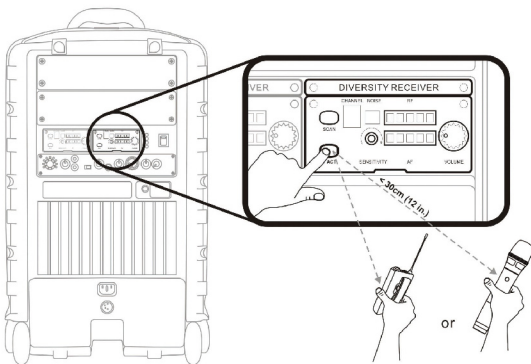

Model shown with accessories

- Molded Fixed Handle
- Retractable Carry Handle
- Transmitters Storage
- Optional MRM-72B receivers or MTM-92 transmitter
- Optional CD/USB Player & SD Recorder
- Optional 1 or 2 MRM-70B receivers
- Battery Charge Indicators
- Bluetooth Music Player
- 6.3 mm (1/4") Mic-In
- Echo control on wireless mics
- Tone Control
- Extension Speaker Button
- Extension Speaker Socket
- Balanced XLR Mic-In
- Microphone Volume Control
- Voice Priority Switch
- Line-In RCA Jack
- Line-Out RCA Jack
- Line-In Volume Control
- Master Volume & Indicators
- AC Power Socket
- DC Power Socket
- Built-In Rechargeable Batteries
- Sturdy Wheel
- Stand Adapter

Optional Accessories & Replacement Parts

UHF 16-Channel Diversity Receiver Modules

CD / USB Player Module

UHF 16-Channel Wireless Interlinking Transmitter

Interlinks multiple MIPRO MA-808 portables wirelessly to expand coverage and extend range

Applications

MB-70 Rechargeable Battery (12V / 4.5AH) (2 MB-70 required)

MB-80 12.8V rechargeable LFP battery case

SC-80 Storage Cover with side pouch

MA-808EXP Passive MA-808 extension speaker

ACT "SYNC"

Wireless Volume Control

MA-808 Specifications: