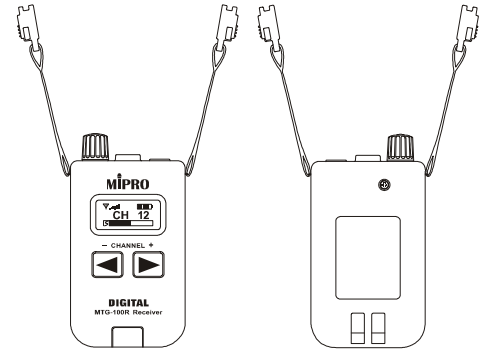

This system is ideal for small to large, indoor or outdoor applications for guides, interpreters or presenters to communicate effectively to a group of people, rejecting irritating surrounding noise.

Key Features

- Built-in rechargeable lithium battery for long time continuous use.
- PC controllable Channel-Lock to prevent accidental change.
- Convenient 4, 12 or 28-slot storage and charger carry case for easy charging, storage and manage inventory.
- Ethernet interface allows system setting and management.
- Operates on user license-free ISM bands: EU 863 – 865 MHz and USA 926 – 928 MHz.
- Up to 100 m (330 ft) line-of-sight reception range.
- Interference-free from Bluetooth, Wi-Fi and 2.4 GHz wireless transmission.
- Digitally encrypted technology enables secure audio transmission, preventing unauthorized listening.
- Digital technology ensures crystal-clear audio quality and listeners have the best tour experience.
- Industry's only true diversity technology for exceptional reception quality.
- Durable, ultra-lightweight and pocket-sized portable receiver and transmitter. Incredibly easy to set-up and use.
- Industry's only auto shut-off timer for saving power consumption to extend the operation time.
- Backlit LCD screen displays all relevant parameters.

Transmitters

MTG-100T	Digital Portable Transmitter

Accessories

MTG-100C-4	4-Slot Charger
MTG-100C-12	12-Slot Storage and Charger Carry Case
MTG-100C-28	28-Slot Storage and Charger Carry Case
E-5S	Single-sided Earphone
E-10S	Stereo Earphones
E-20S	Stereo Earphones

Technical Specifications

Frequency Range	CEPT/EU: 863 – 865 MHz | USA: 926 – 928 MHz
Oscillation Mode	PLL Synthesized
Preset Channels	16
Switching Bandwidth	2 MHz
Channel Grid	125 kHz
Sensitivity	Approx. -90 dBm
Operating Range	Approx. 100 meters | 330 feet (line-of-sight)
Frequency Response	50 Hz – 10 kHz
Power Supply	Built-in high capacity lithium polymer rechargeable battery. Replaceable.
Operating Time	> 12 hours
Automatic Shut-off Time	10 minutes – 42 hours (programmable with software)
Dimensions (W × H × D)	45 × 84 × 21 mm / 1.8 × 3.3 × 0.8 "
Weight	Approx. 65 g / 2.3 oz (Li-poly battery included)

MIPRO Electronics Co., Ltd

Headquarters: 814 Pei-kang Road, Chiayi, 60096, Taiwan
Tel: +886.5.238.0809 | Fax: +886.5.238.0803
www.mipro.com.tw | mipro@mipro.com.tw