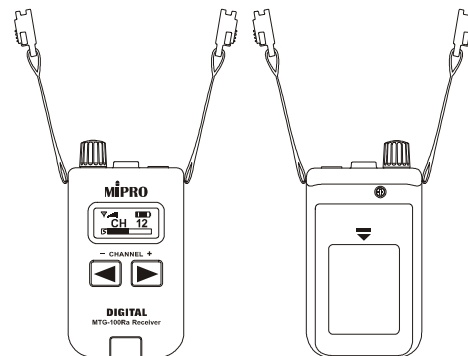

MTG-100Ra Digital Portable Receiver

Introduction

MTG-100 is an innovative digital wireless tour guide & language interpretation systems.

It is ultra compact, lightweight and easy to use. Digital design provides crystal-clear audio quality, secured and reliable transmission, and insensitive to interference attributes that are unmatched by the deficiency of simple analog design systems.

Disposable battery system comprises of MTG-100Ra receiver and MTG-100Ta, MTG-100Ha transmitters. 2 AA batteries are used for convenient personal usage.

This system is ideal for small to large, indoor or outdoor applications for guides, interpreters or presenters to communicate effectively to a group of people, rejecting irritating surrounding noise.

Key Features

- AA batteries for personal convenient use. Easy to carry and replace.
- PC controllable Channel-Lock to prevent accidental change.
- Ethernet interface allows system setting and management.
- Operates on user license-free ISM bands: EU 863 – 865 MHz and USA 926 – 928 MHz.
- Up to 100 m (330 ft) line-of-sight reception range.
- Interference-free from Bluetooth, Wi-Fi and 2.4 GHz wireless transmission.
- Digitally encrypted technology enables secure audio transmission, preventing unauthorized listening.
- Digital technology ensures crystal-clear audio quality and listeners have the best tour experience.
- Industry's only true diversity technology for exceptional reception quality.
- Durable, ultra-lightweight and pocket-sized portable receiver and transmitter. Incredibly easy to set-up and use.
- Industry's only auto shut-off timer for saving power consumption to extend the operation time.
- Backlit LCD screen displays all relevant parameters.