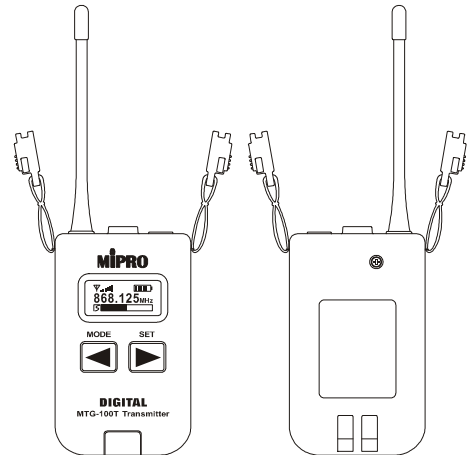

Key Features

- Built-in rechargeable lithium battery for long time continuous use.
- PC controllable Channel-Lock to prevent accidental change.
- Convenient 4, 12 or 28-slot storage and charger carry case for easy charging, storage and manage inventory.
- Ethernet interface allows system setting and management.
- Operates on user license-free ISM bands: EU 863 – 865 MHz and USA 926 – 928 MHz.
- Up to 100 m (330 ft) line-of-sight reception range.
- Interference-free from Bluetooth, Wi-Fi and 2.4 GHz wireless transmission.
- Digitally encrypted technology enables secure audio transmission, preventing unauthorized listening.
- Digital technology ensures crystal-clear audio quality and listeners have the best tour experience.
- Industry's only true diversity technology for exceptional reception quality.
- Durable, ultra-lightweight and pocket-sized portable receiver and transmitter. Incredibly easy to set-up and use.
- Industry's only auto shut-off timer for saving power consumption to extend the operation time.
- Backlit LCD screen displays all relevant parameters.